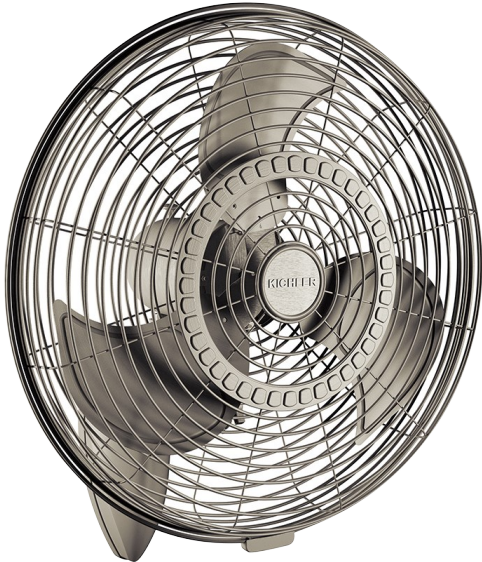

Pola Collection
24 Inch Pola Wall Fan NI
 339224NI (Brushed Nickel)

Project Name: _____
 Location: _____
 Type: _____
 Qty: _____
 Comments: _____

Product Information

Product ID	339224NI
Finish	Brushed Nickel
Blade Finish	Brushed Nickel
Collection	Pola Collection

Specifications

Number of Blades	3
Blades Included	Yes
Blade Pitch	10 Degrees
Blade Sweep	24"
Blades Reversible	No
Blade Material	Steel
Optional Blades Available	No
Primary Control System	Pull Chain - Please contact Kichler Advanced Product Solutions at 844-542-4537 to confirm your project requirements.
Remote Included	No
Wall Control Included	No
Low Ceiling Adaptable	No
Motor Size	PSC139-640
Motor Type	AC INDUCTION

Available Finishes

Finish	Fixture	Glass	Blade 1	Blade 2
Brushed Nickel	339224NI		BRUSHED NICKEL	
Satin Natural Bronze	339224SNB		SAT NAT BRZE	

Downlight

Optional Light Kit Available	No
------------------------------	----